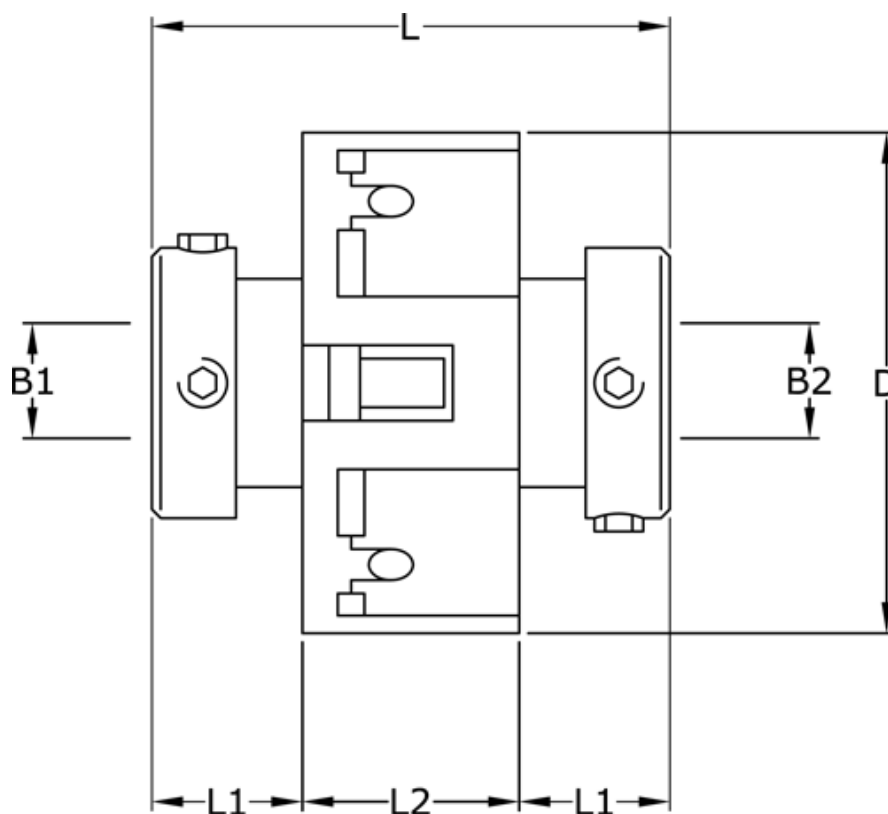

Article number: 3322203704848

Description: Uni-Lat Coupling size 203.70.48.48
set screw hub, bore 20/20 mm

Measures

B1	= 20
B2	= 20
D	= 70
L	= 74.0
L1	= 28.5
L2	= 17.0
Screw	= M6